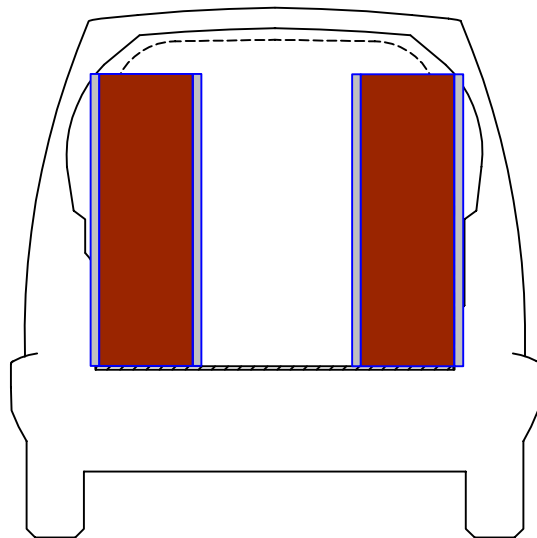

10H1000

6H1000

PEUGEOT PARTNER L1

ALU-HOUT 6H1000 BXDXH 755X380/280X1000

ALU-HOUT 10H1000 BXDXH 1215X380/280X1000

Just in Case[®]

JUST IN CASE ALU-HOUTEN BEDRIJFSWAGENINRICHTINGEN

EENRUMERWEG 8 9953TD BAFLO 0595-425144 WWW.JUSTINCASE.NL INFO@JUSTINCASE.NL