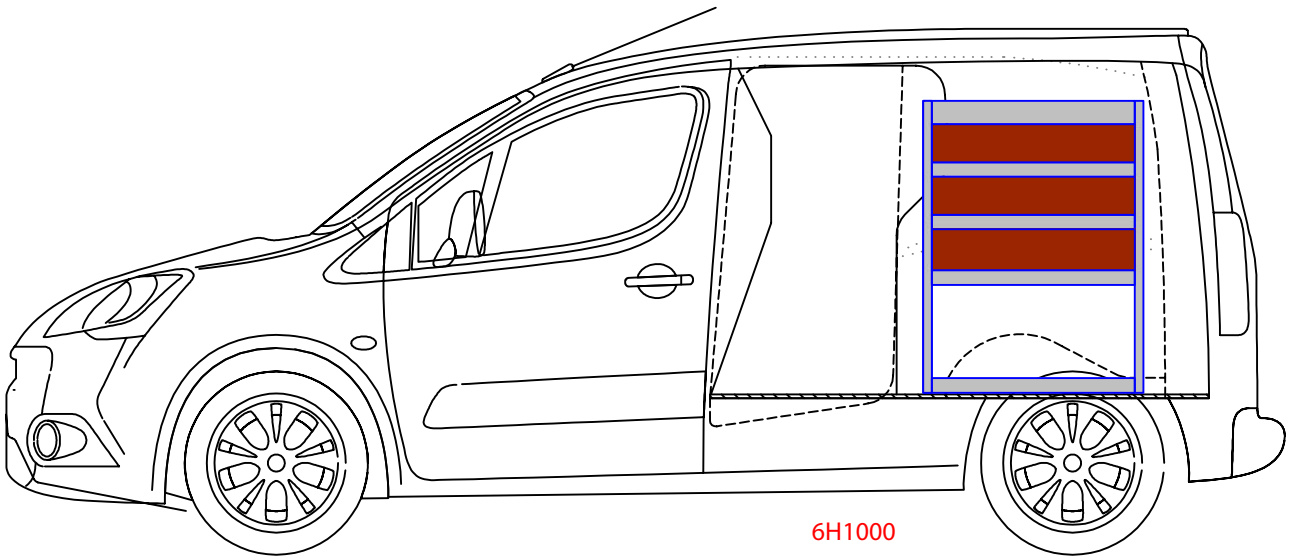

10H1000

6H1000

PEUGEOT PARTNER L1

ALU-HOUT 6H1000 BXDXH 755X380/280X1000

ALU-HOUT 10H1000 BXDXH 1215X380/280X1000

Just in Case[®]

JUST IN CASE ALU-HOUTEN BEDRIJFSWAGENINRICHTINGEN

EENRUMERWEG 8 9953TD BAFLO 0595-425144 WWW.JUSTINCASE.NL INFO@JUSTINCASE.NL