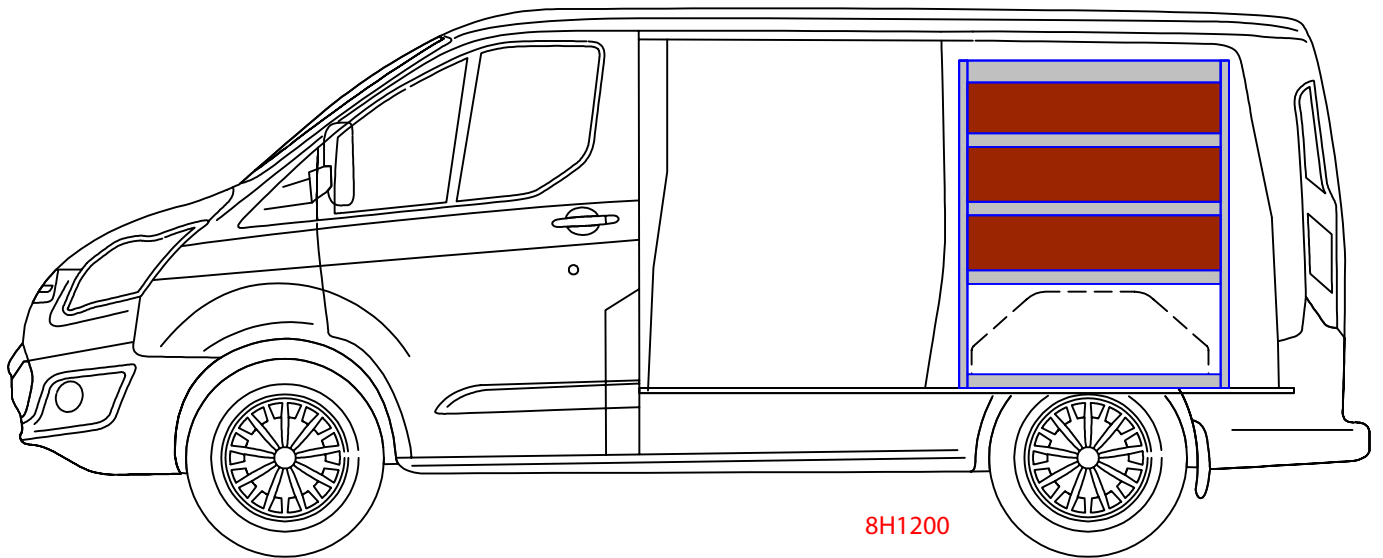

8H1200

8H1200

8H1200

## FORD TRANSIT CUSTOM L1

ALU-HOUT 8H1200 BXDXH 983X380X1200